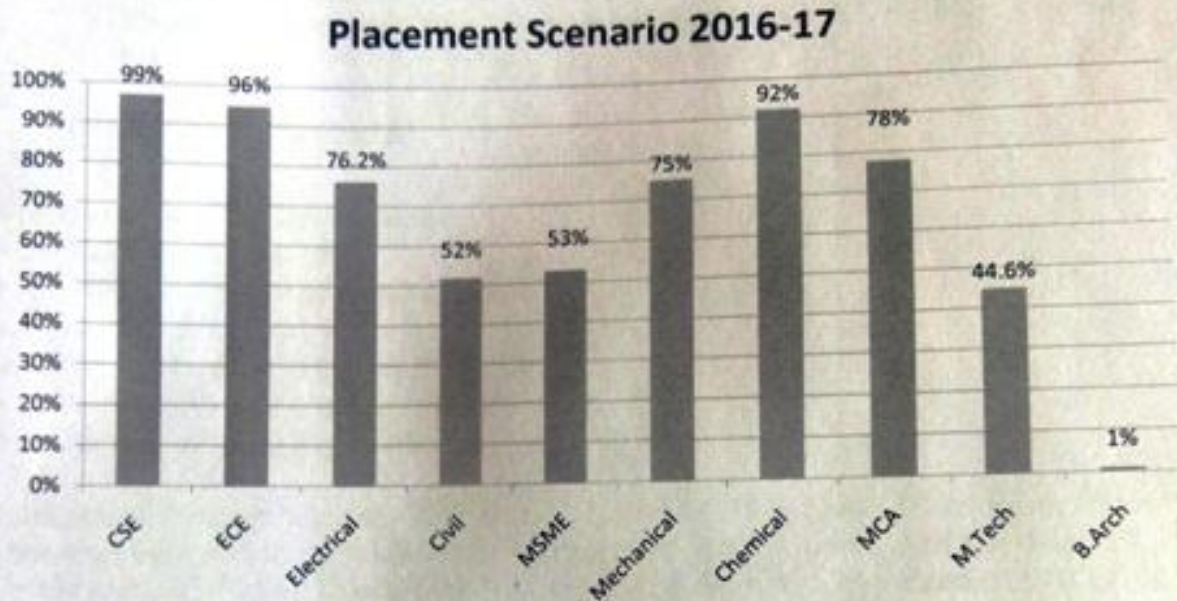

### Placement Scenario 2016-2017

- Total number of registered students = 893
- Total number of Placements = 719 (Process still going on till 15<sup>th</sup> July 2017)
- Branch wise percentage placements:

### Comparison Analysis (Last Four Years 2012-2016)